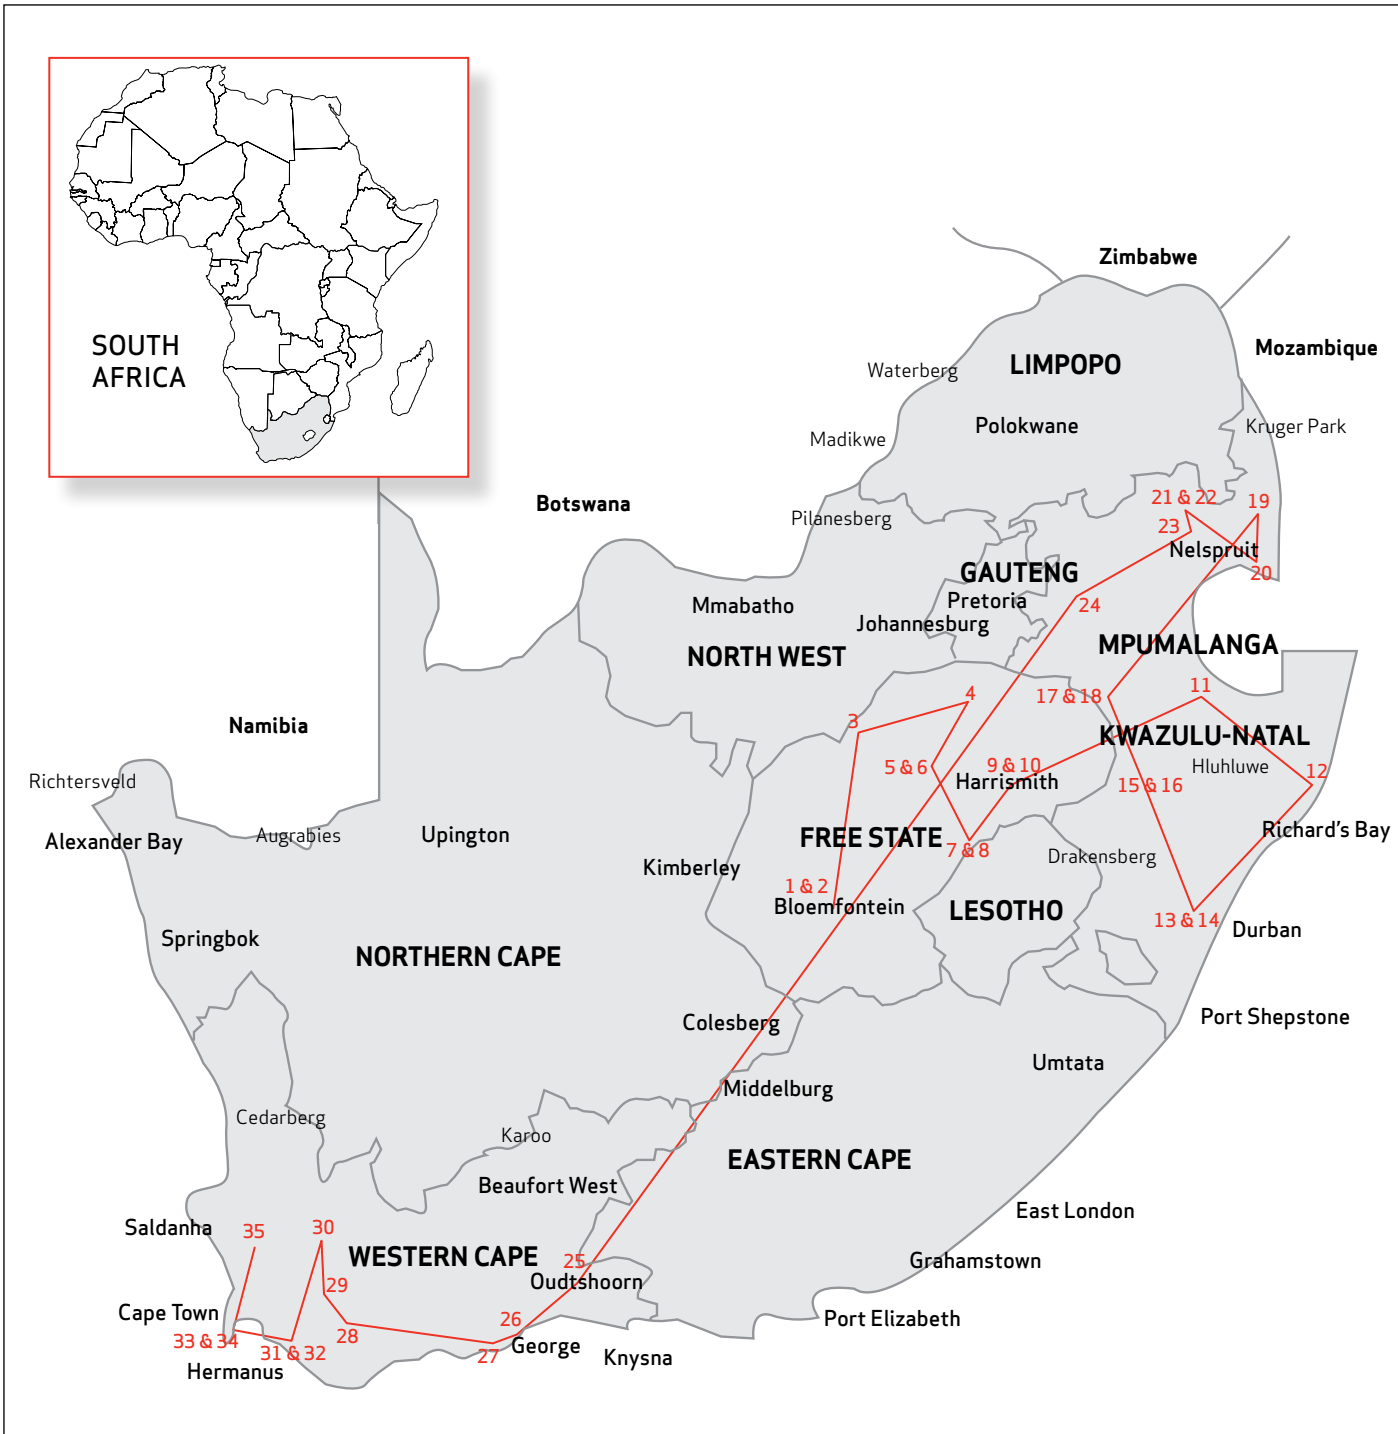

Kwa Zulu Natal

11	Paulpietersburg	04 Apr - 08 Apr
12	Mtubatuba	11 Apr - 15 Apr
13	Crossmoor	18 Apr - 21 Apr

Non-operational (Easter) 22 Apr - 29 Apr

14	Crossmoor	02 May - 06 May
15	Dundee	09 May - 13 May
16	Dundee	16 May - 20 May
17	Newcastle	23 May - 27 May
18	Newcastle	30 May - 03 Jun

Mpumalanga

19	Mkhuhlu	06 Jun - 10 Jun
20	Karino	13 Jun - 17 Jun
21	Burgersfort	20 Jun - 24 Jun
22	Burgersfort	27 Jun - 01 Jul
23	Lydenburg	04 Jul - 08 Jul
24	Kinross	11 Jul - 15 Jul

Western Cape

25	Oudtshoorn	18 Jul - 22 Jul
26	George	25 Jul - 29 Jul
27	Mossel Bay	01 Aug - 05 Aug
28	Swellendam	08 Aug - 12 Aug
29	Ashton	15 Aug - 19 Aug
30	De Doorns	22 Aug - 26 Aug
31	Caledon	29 Aug - 02 Sep
32	Caledon	05 Sep - 09 Sep
33	Saldanha	12 Sep - 16 Sep
34	Saldanha	19 Sep - 23 Sep
35	Malmesbury	26 Sep - 30 Sep

Free State

1	Bloemfontein (Showgrounds)	24 Jan - 28 Jan
2	Bloemfontein (Showgrounds)	31 Jan - 04 Feb
3	Bothaville	07 Feb - 11 Feb
4	Koppies	14 Feb - 18 Feb
5	Kroonstad	21 Feb - 25 Feb
6	Kroonstad	28 Feb - 04 Mar
7	Ficksburg	07 Mar - 11 Mar
8	Ficksburg	14 Mar - 18 Mar
9	Harrismith (Tshiame)	21 Mar - 25 Mar
10	Harrismith (Tshiame)	28 Mar - 01 Apr

Kwa Zulu Natal

11	Paulpietersburg	04 Apr - 08 Apr
12	Mtubatuba	11 Apr - 15 Apr
13	Crossmoor	18 Apr - 21 Apr

Non Operational (Easter) 22 April - 29 April

14	Crossmoor	02 May - 06 May
15	Dundee	09 May - 13 May
16	Dundee	16 May - 20 May
17	Newcastle	23 May - 27 May
18	Newcastle	30 May - 03 Jun